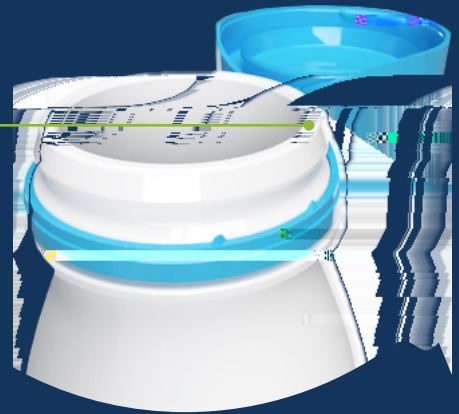

● Flip Top Closure

External Tamper Evidence

Linerless plug seal

Living hinge with stay back feature

Audible click-to-close

Jabil Packaging Solutions, headquartered in St. Petersburg, Florida, enables food and beverage, home, personal and professional brands to create differentiated products in areas including intelligent, active, rigid and sustainable packaging, as well as consumer devices. Purposeful innovation, advanced conversion capabilities and best-in-class manufacturing practices are just some of the drivers that enable us to co-develop game-changing rigid packaging for our customers