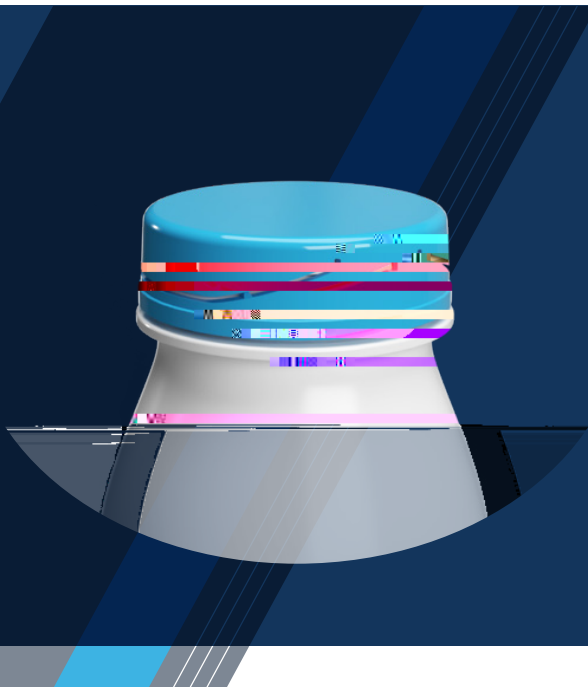

● Flip Top Closure

External Tamper Evidence

Linerless plug seal

Living hinge with stay back feature

Audible click-to-close

Jabil Packaging Solutions, headquartered in St. Petersburg, Florida, enables food and beverage, home, personal and professional brands to create differentiated products in areas including intelligent, active, rigid and sustainable packaging, as well as consumer devices. Purposeful innovation, advanced conversion capabilities and best-in-class manufacturing practices are just some of the drivers that enable us to co-develop game-changing rigid packaging for our customers